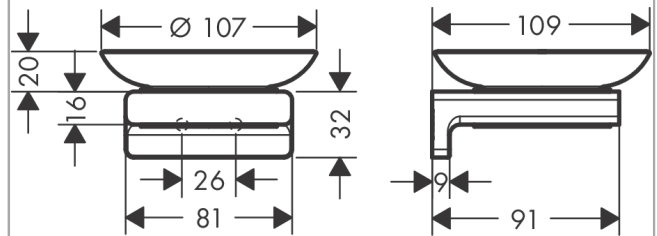

AddStoris

Soap dish

Surfaces: **Chrome** Article Number: **41746007**

Description

product features

- wall-mounted
- material recess: ceramic
- material holder: metal
- with mounting material
- concealed fastening
- drilling distance: 26 mm
- diameter drill hole: 6 mm

Design awards

reddot winner 2021

Product image

Scale drawing

AddStoris

Soap dish

Surfaces: **Chrome**

Article Number: **41746007**

Exploded Drawing

Year of production: >04/21

AddStoris

Soap dish

Surfaces: **Chrome** Article Number: **41746007**

Spare part list

Year of production: >04/21

Pos.	Description	Article Number	Price	PU
1	mounting set	40915000	-	1