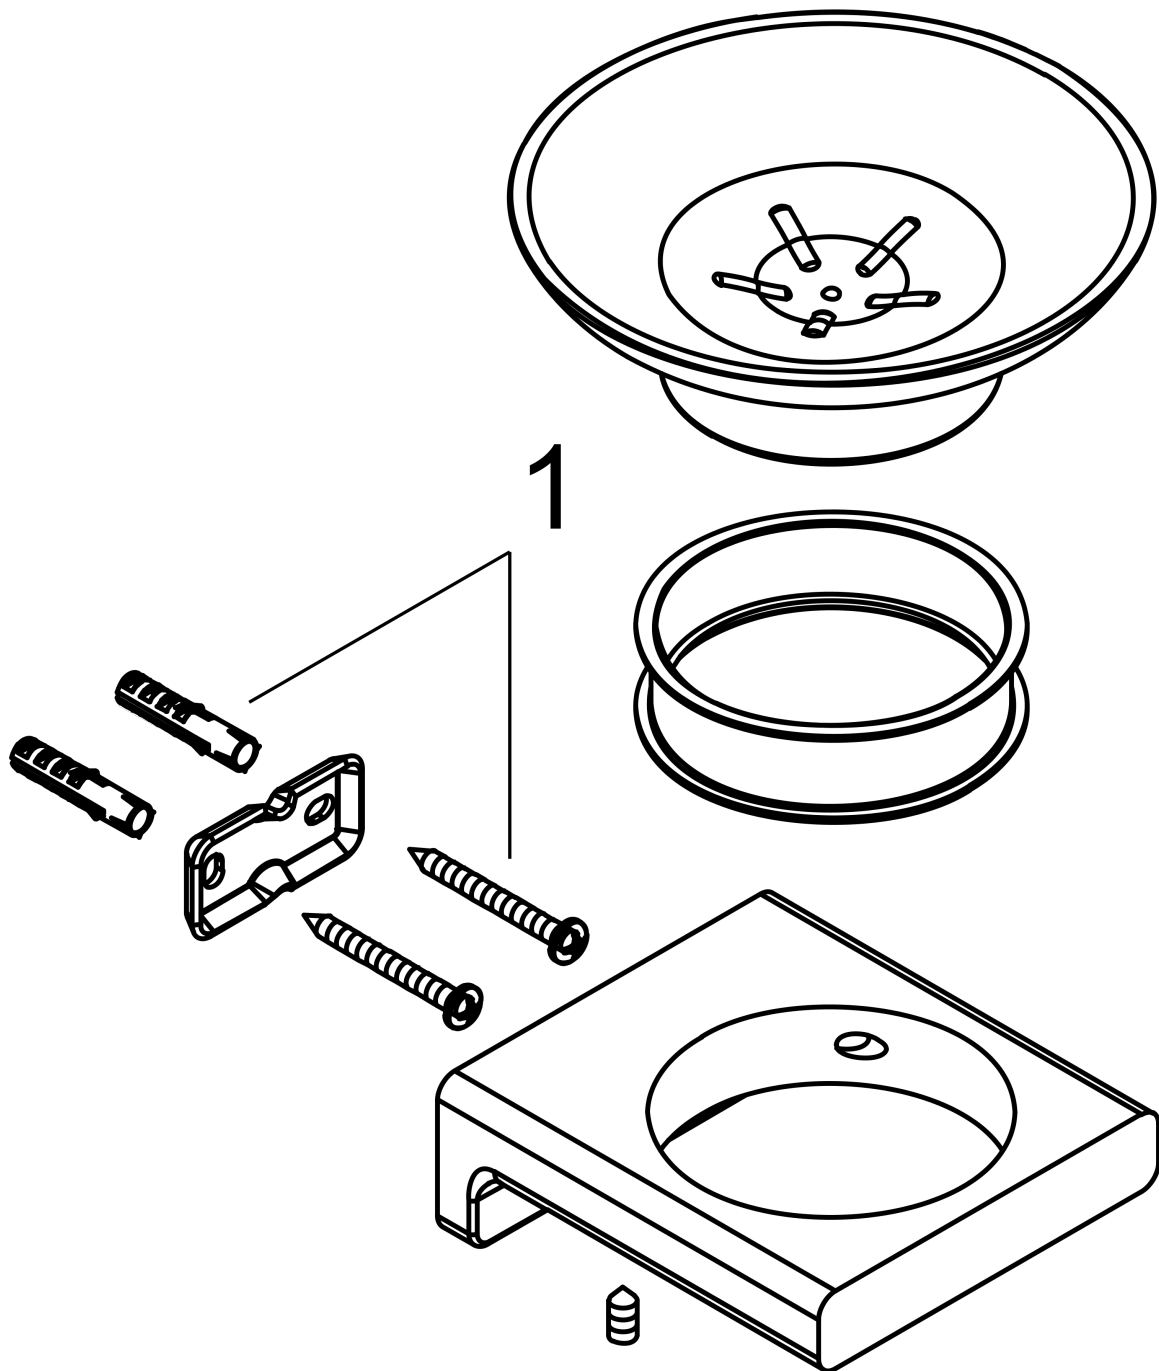

AddStoris

Soap dish

Surfaces: **Chrome** Article Number: **41746007**

Description

product features

- wall-mounted
- material recess: ceramic
- material holder: metal
- with mounting material
- concealed fastening
- drilling distance: 26 mm
- diameter drill hole: 6 mm

Design awards

reddot winner 2021

Product image

Scale drawing

AddStoris

Soap dish

Surfaces: **Chrome**

Article Number: **41746007**

Exploded Drawing

Year of production: >04/21

AddStoris

Soap dish

Surfaces: **Chrome** Article Number: **41746007**

Spare part list

Year of production: >04/21

Pos.	Description	Article Number	Price	PU
1	mounting set	40915000	-	1